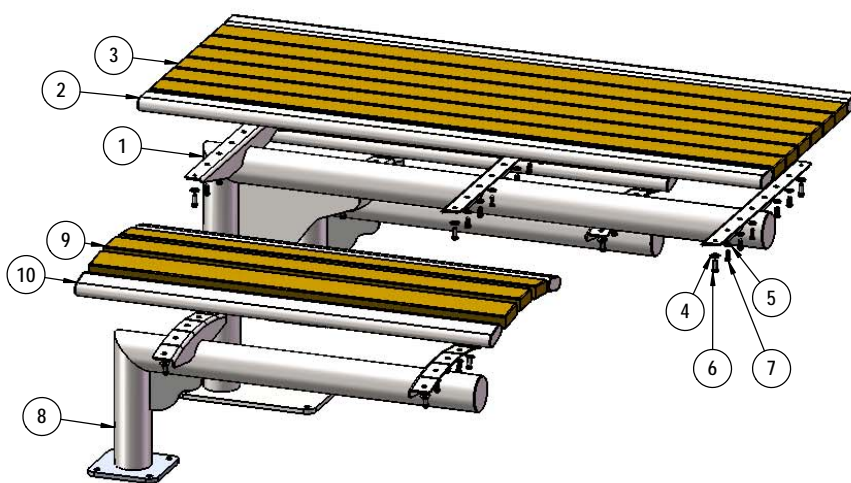

5/16" Flat Washer

ULTRA SITE PRODUCT SPECIFICATIONS

65SM-R6 RECYCLED CANTILEVER SURFACE MOUNT PICNIC TABLE

Seat: 2x4 planks are made from a minimum of 96% post-consumer or post-industrial recycled plastic. Contains UV stabilizers to prevent fading. End Planks are made from 1-1/2" x 3-1/2" Steel Oval Tube.

Frame: 4" diameter x 11 gauge structural steel tubing. Attachment plates are 1/4" thick flat steel. Gussets are 1/4" thick flat steel plate. Surface Mount (SM) plates are made from 1/2" thick flat steel. All electrically MIG welded.

Coating: Metal is sandblasted to near white condition. Coated with zinc rich epoxy primer and top coated with electrostatic powdercoat, oven cured.

Dimensions: 6' surface mounted table. Seats are 18" wide x 48" long. Top is 29-3/4" wide x 72" long. Seat height is 18-5/8" from the ground. Top height is 30-3/4" from the ground. The overall dimensions are 72" x 72" x 30-3/4"

COMPONENTS

Attach the 6' Top and 4' Seats to the Cantilever Legs using the specified hardware.

ITEM NO.	PartNo	DESCRIPTION	Qty.
1	01-01-0908	Cantilever Table Recycled SM Leg Assembly	1
2	01-01-0664	6' Oval Tube	2
3	BRN72-2x4-LB, CDR72-2x4-LB, GRN72-2x4-LB, or GRY72-2x4-LB	2 x 4 Brown Recycled Bench Plank-Lag Bolts (6'), 2 X 4 Cedar Recycled Bench Plank-Lag Bolts (6'), 2 x 4 Green Recycled Bench Plank-Lag Bolts(6'), or 2 x 4 Grey Recycled Bench Plank-Lag Bolts (6')	6
4	33-02-0008	3/8" Flat Washer (SS)	14
5	33-02-0007	5/16" SS Washer	30
6	33-06-0056	3/8" x 1" Machine Bolt (SS)	14
7	33-05-0067	5/16" x 1" lag bolt, SS	30
8	01-01-0890	66 Recycled Bench Leg - SM	2
9	BRN48-2x4-LB, CDR48-2x4-LB, GRN48-2x4-LB, or GRY48-2x4-LB	2 x 4 Brown Recycled Bench Plank-lagbolt (4'), 2 X 4 Cedar Recycled Bench Plank-lagbolt (4'), 2 x 4 Green Recycled Bench Plank-lagbolt (4'), or 2 x 4 Grey Recycled Bench Plank-lagbolt (4')	6
10	01-01-0896	4' Oval Tube	4