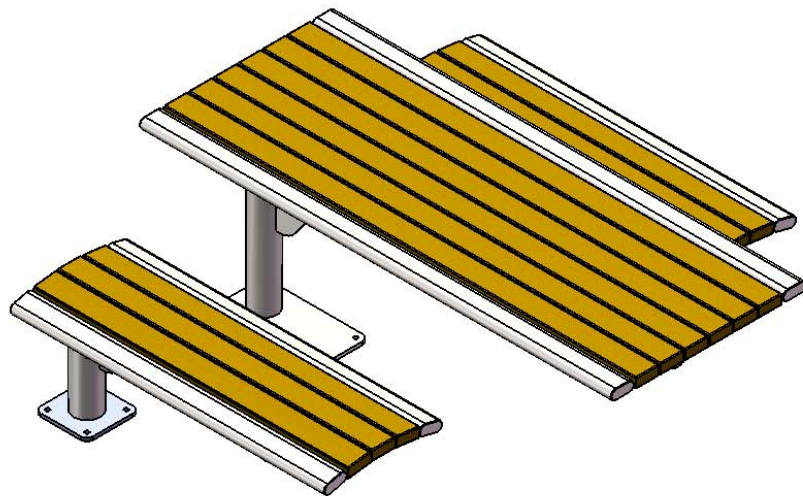

Site Amenities

BY SUPERIOR RECREATIONAL PRODUCTS

Model # T6ARSM-RC-CANT

S SUPERIOR™
RECREATIONAL PRODUCTS
A PLAYCORE Company