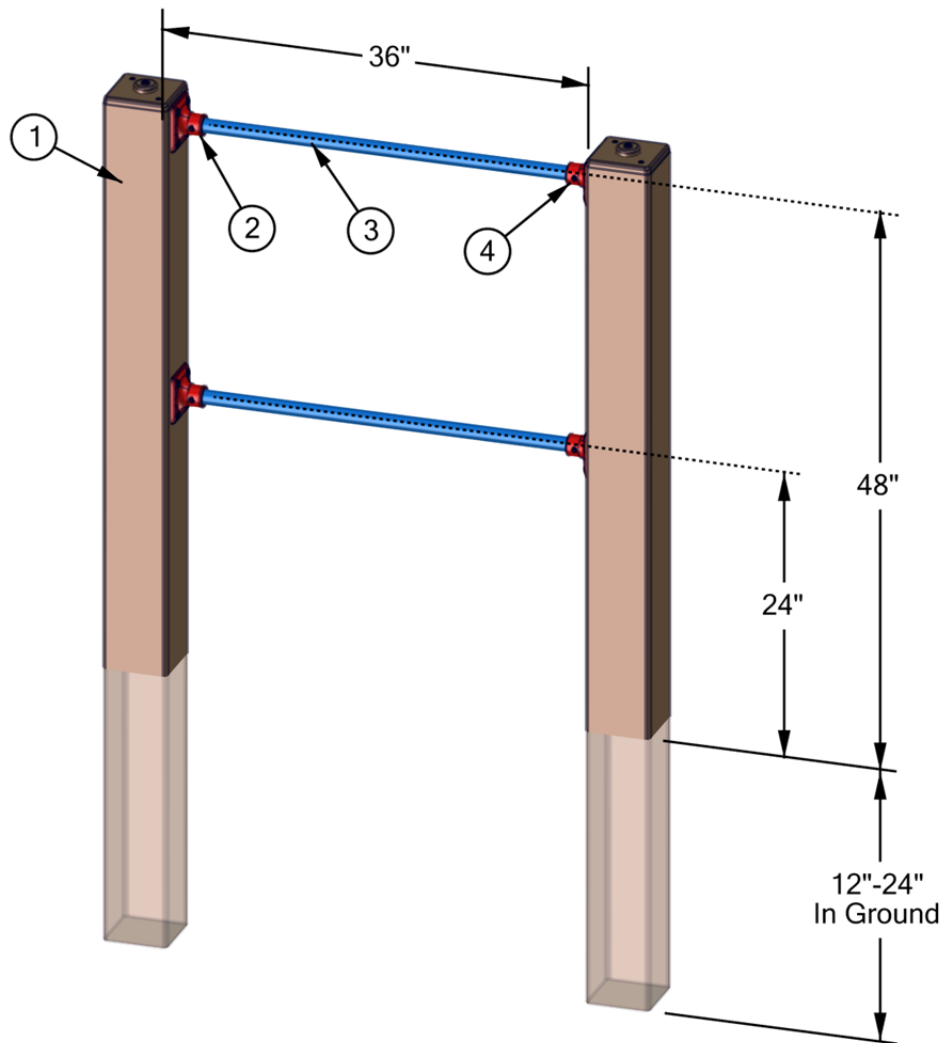

R3 Dog Park - High Jump Model: RECF0011XX

Age Group: All Ages

Total Weight: 128 lbs (58.1 kg)

ITEM	QTY	DESCRIPTION	MATERIAL
1	2	6" x 6" Support Post with Cap	Recycled Plastic
2	4	Pipe Fitting	Powder Coated Steel
3	2	1¼"Ø Cross Bar	Powder Coated Steel
4	20	Assembly Hardware	Stainless Steel