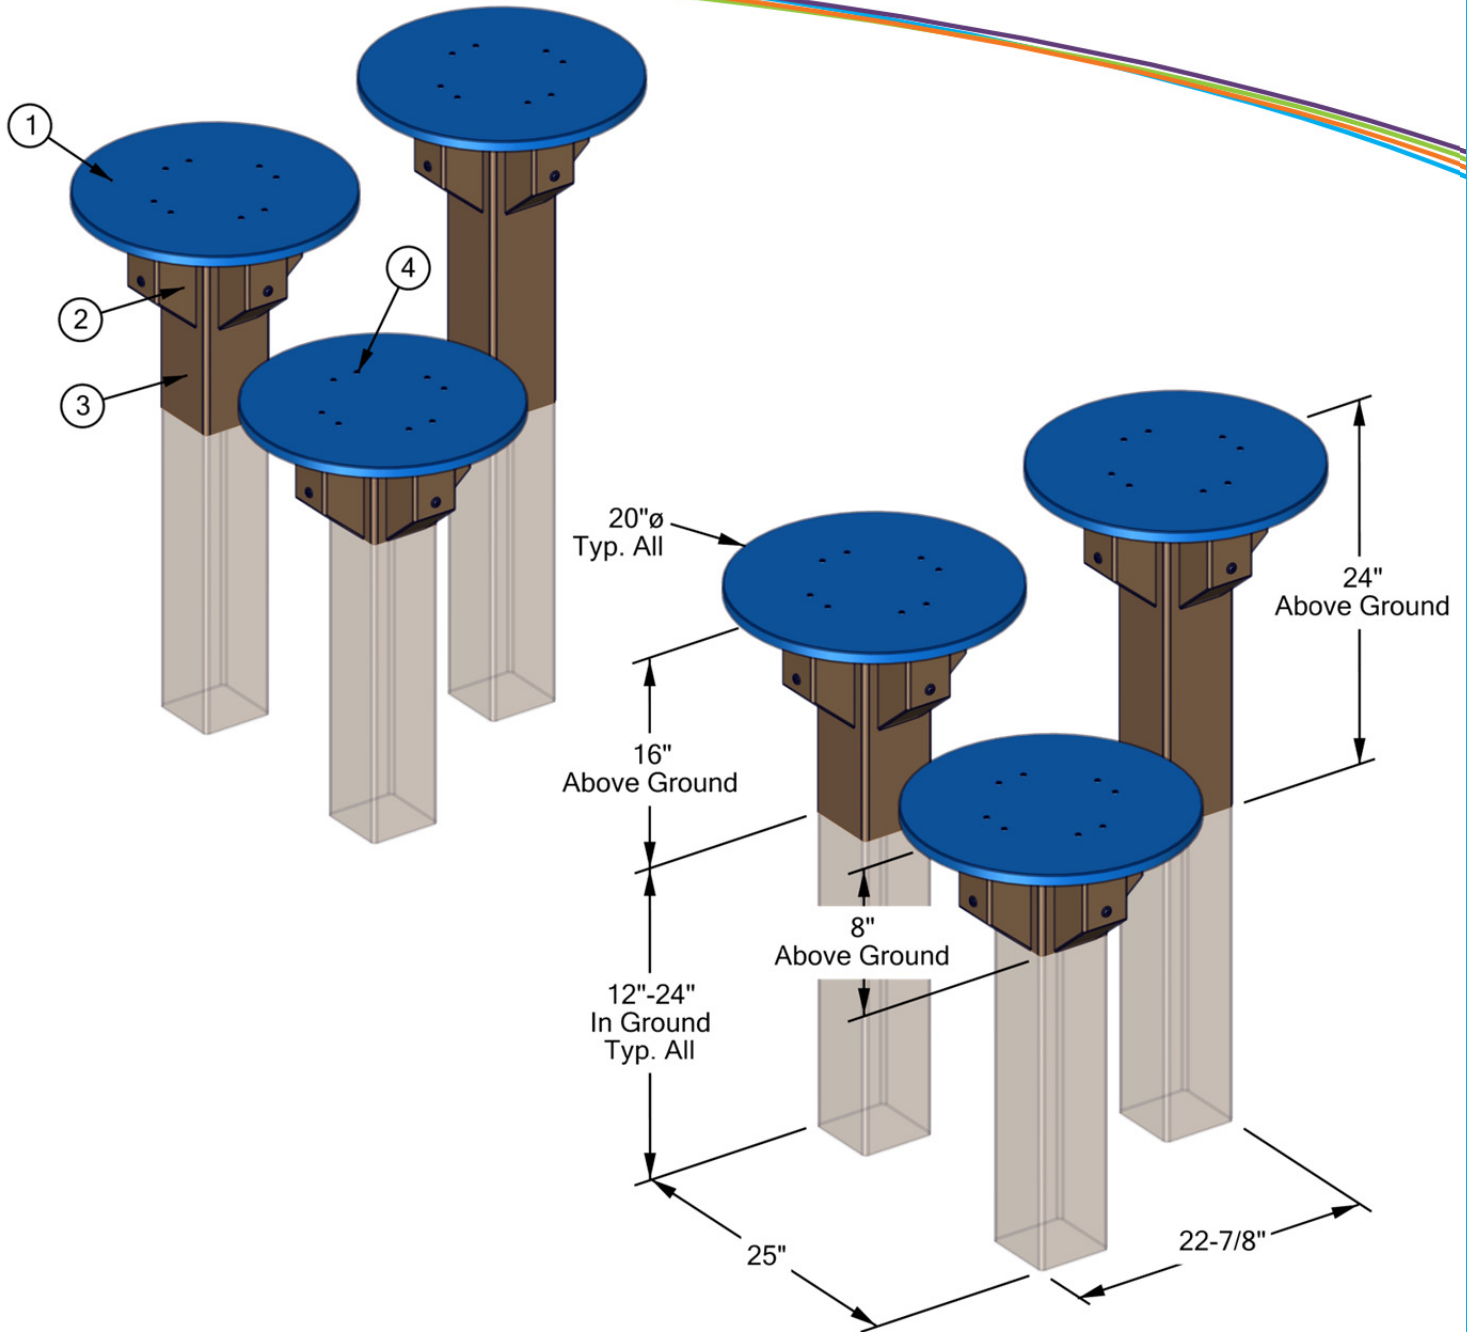

R3 Dog Park - Step Up Model: RECF0005XX

Age Group: All Ages

Total Weight: 154 lbs (69.9 kg)

ITEM	QTY	DESCRIPTION	MATERIAL
1	3	¾" Step Panel	HDPE
2	12	4" x 4" Support Block	Recycled Plastic
3	3	6" x 6" Support Post	Recycled Plastic
4	48	Assembly Hardware	Stainless Steel