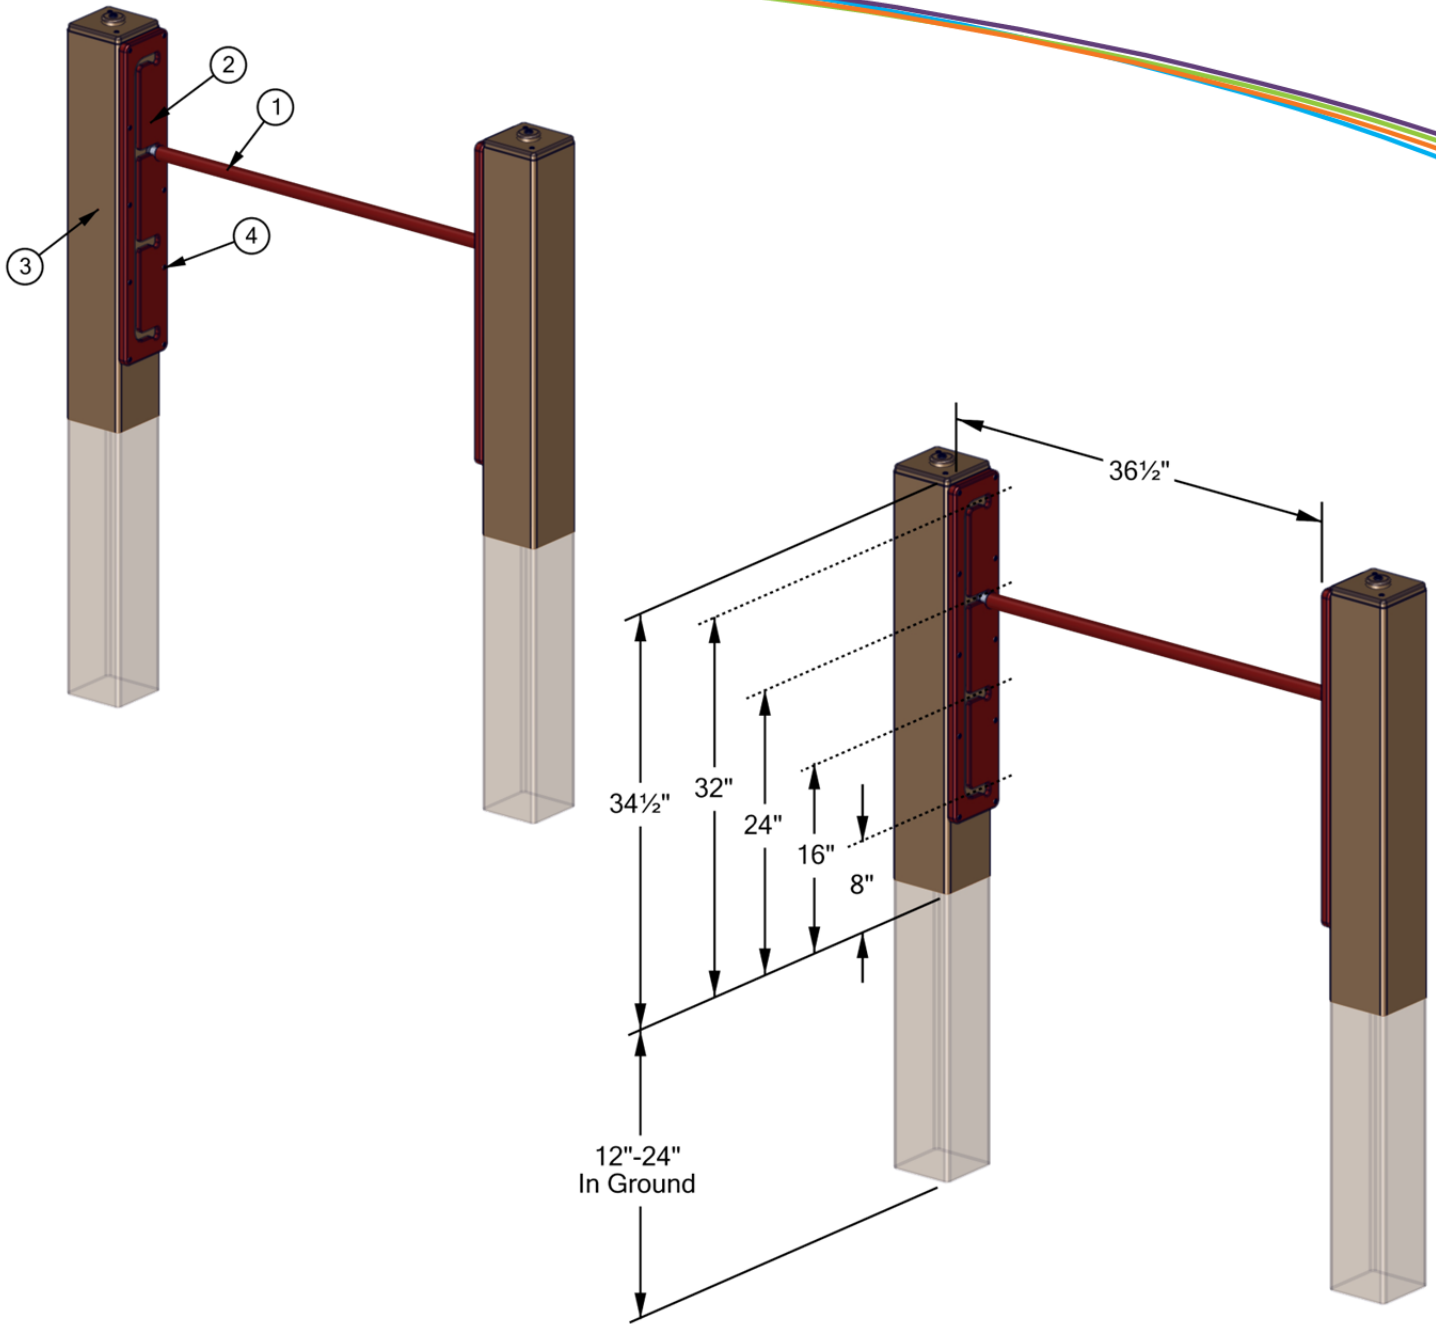

R3 Dog Park - Limbone Anyone Model: RECF0003XX

Age Group: All Ages

Total Weight: 104 lbs (47.2 kg)

ITEM	QTY	DESCRIPTION	MATERIAL
1	1	1 1/4" Cross Bar	Powder Coated Steel
2	2	3/4" Track Panel	HDPE
3	2	6" x 6" Support Post with Cap	Recycled Plastic
4	26	Assembly Hardware	Stainless Steel