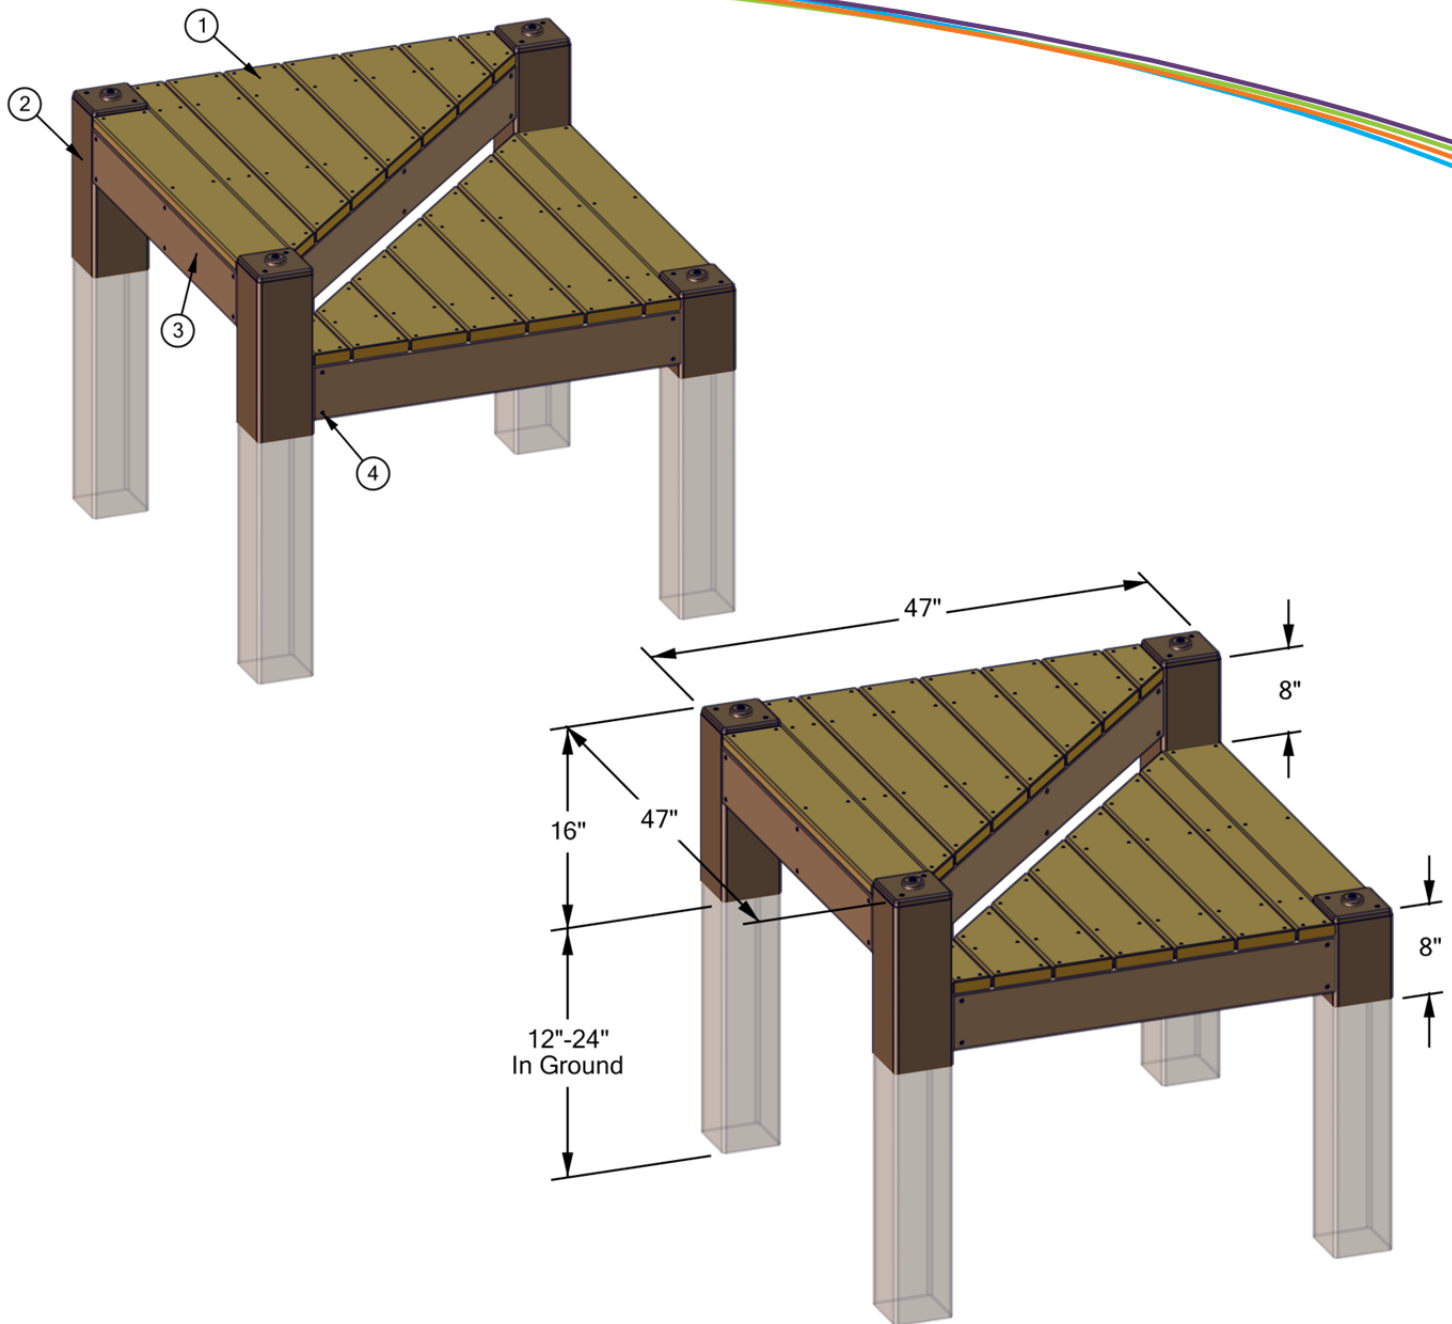

R3 Dog Park - Climb and Sit Model: RECF0002XX

Age Group: All Ages

Total Weight: 296 lbs (134.3 kg)

ITEM	QTY	DESCRIPTION	MATERIAL
1	16	1-1/4" Surface Slat	Recycled Plastic
2	4	6" x 6" Support Post with Cap	Recycled Plastic
3	16	2" x 6" Support Frame	Recycled Plastic
4	200	Assembly Hardware	Stainless Steel