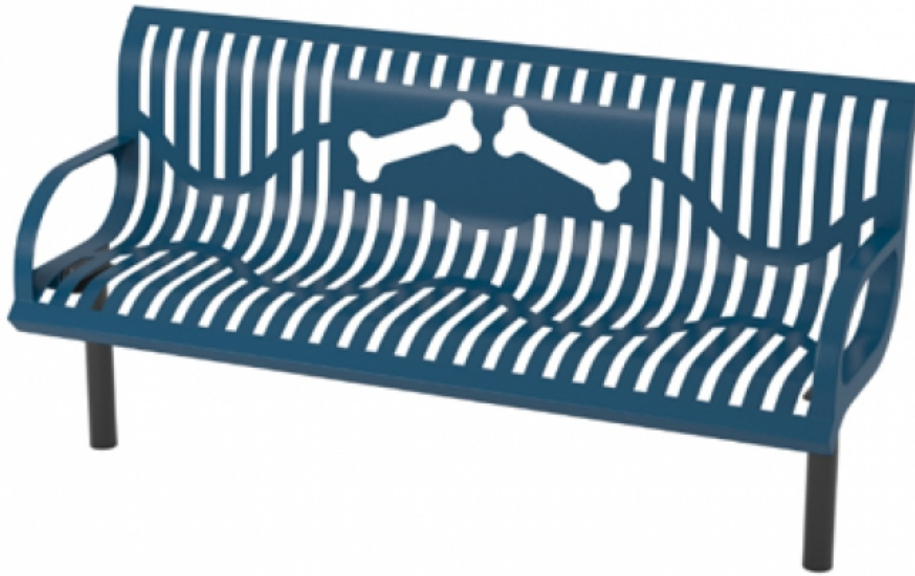

Classic Wingline Dog Park Bench with Bones Design

B6WBCLASSICWINGLINE-BNS

Product Description

Product Description:

This bench is a great seating choice for pet owners at the dog park while they watch their pooch at play. Made of durable ribbed steel, this bench is then hot-rolled at the edges for extra strength and comfort. The contoured back and armrests allow guests to relax and stay awhile. Choose from your choice of powder coat colors. With these choices, you can create a custom look to match your location.

Specifications:

- 6' bench
- Features bone design, paws also available
- Heavy-duty 2 3/8" powder coat frames
- Portable (P), surface mount (SM), or in-ground mount (S)
- Contoured back with armrests
- Textured polyethylene seat and seat back
- Seat height is 18"