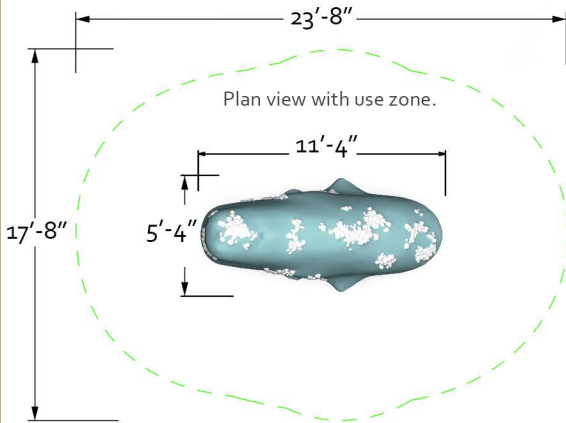

### Whale Head

The Giant Whale is such an enormous and impressive sculpture that it comes in two pieces: Head and Tail. It's great for ocean themes and imaginative play, and adventurous kids can also attempt to climb its barnacled surface.

**Highest Designated Play Surface:** 6'-8"

**Installation:** Install with crane using two (2) straps under part.

Weights can vary up to 5% and dimensions  $\pm$  1-inch.

Colors may vary from rendered and photo images.