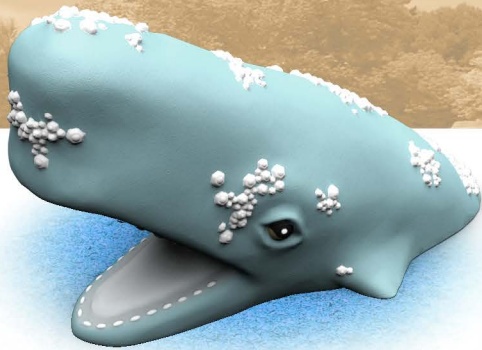

Whale Head

Unitary surfacing installation

a part of Creatures by UPC Parks

Installed in unitary surfacing.

Whale Head

The Sperm Whale is such an enormous and impressive sculpture that it comes in two pieces: Head and Tail. It's great for ocean themes and imaginative play, and adventurous kids can also attempt to climb its barnacled surface.

3 1/2" unitary surfacing shown.
Integral footing and 3 1/2" of part must be installed below top of surfacing.

Material: PolyFiberCrete®
Finish/Texture: Light sandblast
Anti-graffiti: Acrylic sealer

Color Options:
Custom available.
Full or partial
mosaic available.