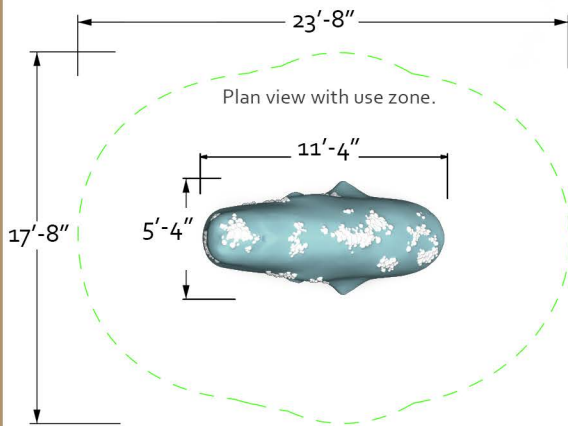

Whale Head

Unitary surfacing installation

a part of Creatures by UPC Parks

Installed in unitary surfacing.

Whale Head

The Sperm Whale is such an enormous and impressive sculpture that it comes in two pieces: Head and Tail. It's great for ocean themes and imaginative play, and adventurous kids can also attempt to climb its barnacled surface.

3 1/2" unitary surfacing shown.
Integral footing and 3 1/2" of part must be installed below top of surfacing.

Material: PolyFiberCrete®
Finish/Texture: Light sandblast
Anti-graffiti: Acrylic sealer

Color Options:
Custom available.
Full or partial
mosaic available.

Colors may vary from pictures.

For Ages: 5-12
Estimated Users: 7
Footing: Integral to part.
Highest Designated Play Surface: 6'-8"
Installation: Install with crane using two (2) straps under part.

Weights can vary up to 5% and dimensions ± 1-inch.
Colors may vary from rendered and photo images.

Rep:	Company:	Phone:
Contractor:		Project:
Part Name: Whale Head	Part #: 14801-US	Weight: 18,000 lbs
Plant: 530-243-6477	Contact: Dan C.	Rev: 1/18 Page: 1/1

UPC Parks
530-605-2664
www.upcparks.com