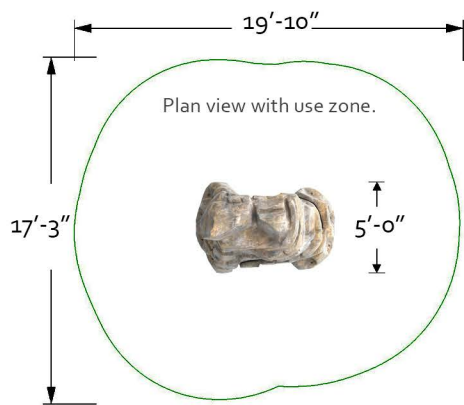

Matterhorn

a part of Rocks & Ropes™

Installed in woodchips.

Matterhorn

The Matterhorn is the largest and most challenging Rocks & Ropes Monolith. It offers exciting and adventurous climbing with secure foot and handholds and features a fun cave recess that several friends can aspire to reach.

12" of woodchips plus 3" of fill over footing, or: 15" total of fill and synthetic playground safety surfacing over footing.

Color Options:

-  Limestone
-  Sandstone
-  Granite

Material: PolyFiberCrete®
Finish/Texture: Light sandblast
Anti-graffiti: Acrylic sealer

For Ages: 5-12
Estimated Users: 9
Footing: Required (see footing spec)
Highest Designated Play Surface: 8'-2"
Installation: Install using two (2) lifting eyes from top.

To verify product certification visit www.ipema.org

Weights can vary up to 5% and dimensions ± 1-inch.

Rep:		Company:		Phone:	
Contractor:			Project:		
Part Name: Matterhorn		Part #: 12101	Weight: 11,659 lbs		
Plant: 530-243-6477	Contact: Dan C.		Rev: 5/17	Page: 1/1	