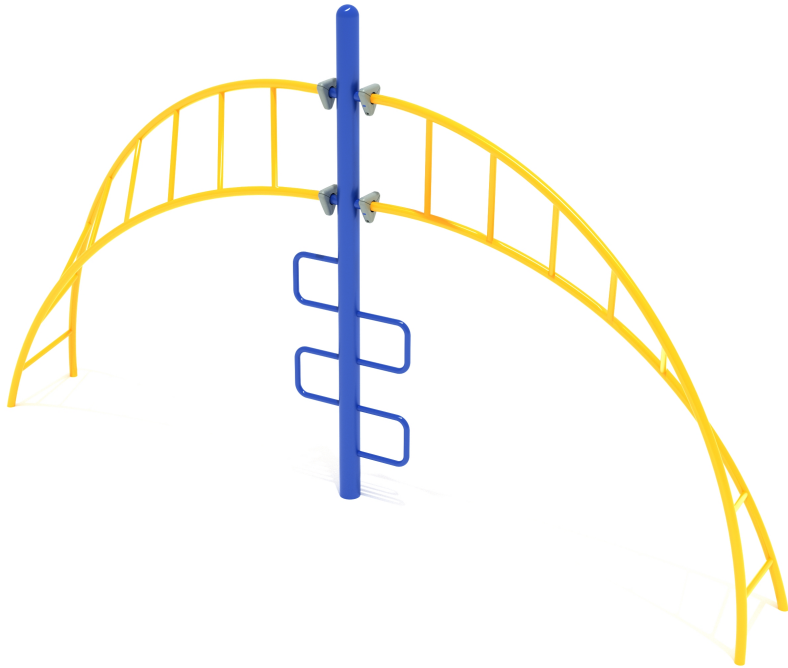

Helix Climber

SKU: 200226-GB-2-CR001
Safety Zone: 14'-0" x 27'-5"
Age Range: 5-12 years

Post Size: 3.5"
Child Capacity: 4-7
Fall Height: 96"

4' Border Estimate:
22

Created On: June 10, 2021

The information provided on this sheet is subject to change without notice.