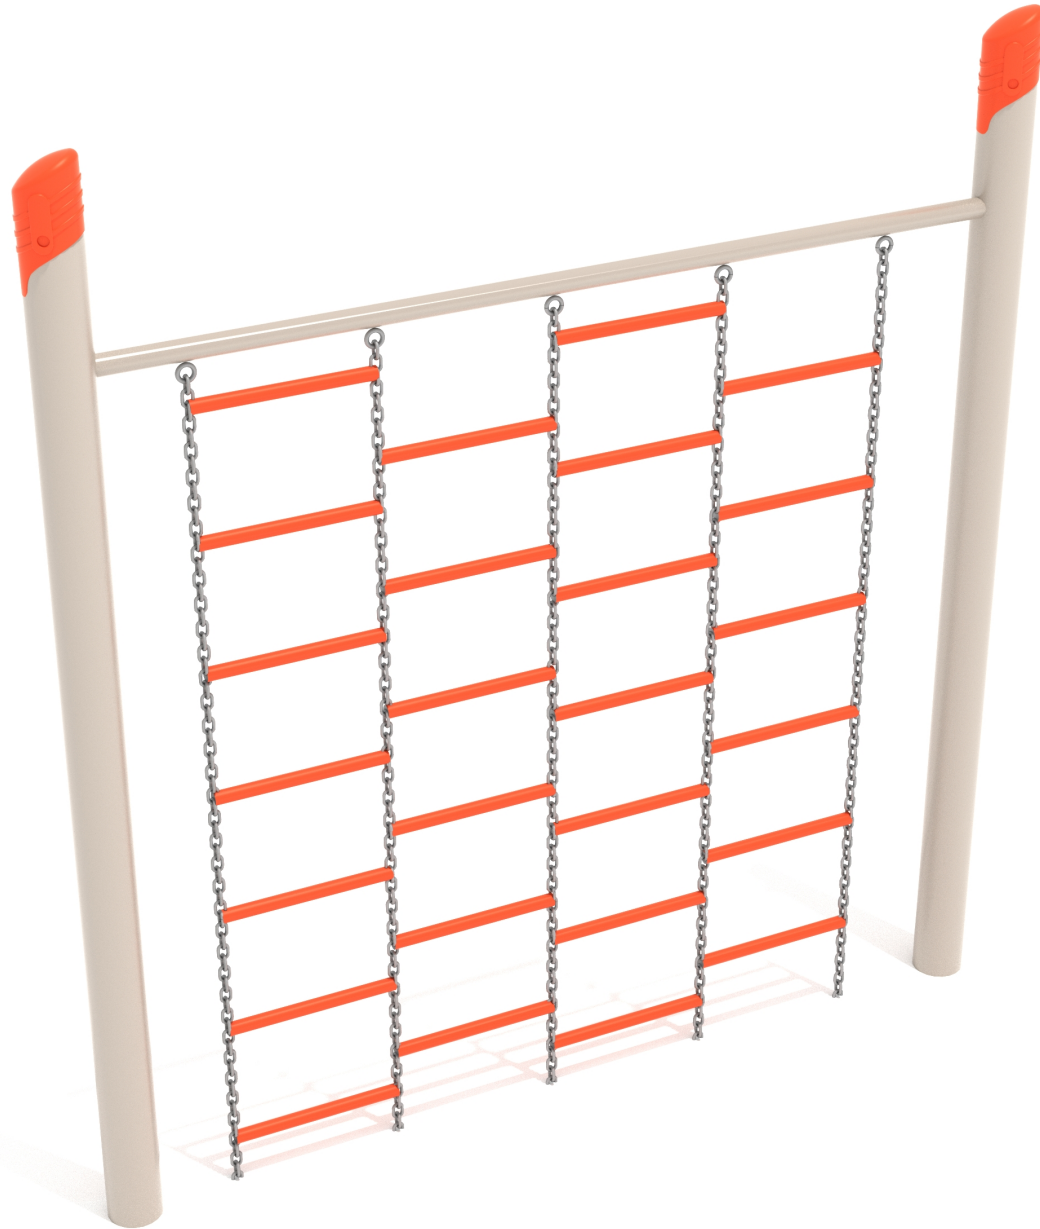

# Single Post Chain Climbing Wall

**SKU:** PGS021  
**Safety Zone:** 12'-4" x 21'-7"  
**Age Range:** 5-12 Years

**Post Size:** 4.5 inch  
**Child Capacity:** 4-8  
**Fall Height:** 96"

**4' Border Estimate:**  
18