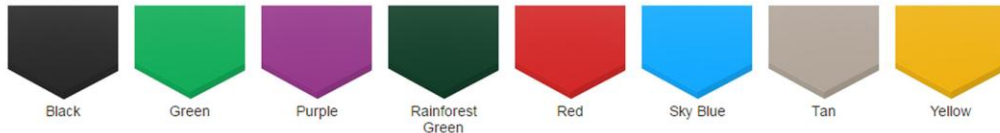

## Double Color Polyethylene

.75-inch

.24-inch

## Single Color Polyethylene

.60-inch